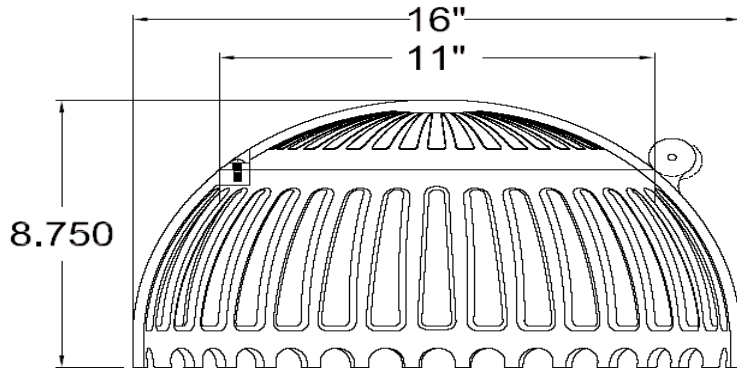

## NEW 16" THALER DOME

### SPECIFICATION (Short Form)

**Roof drains:** Thaler RD-7A-8 or RD-7A-10 aluminum big roof drain for [8" (203 mm)] [10" (254mm)] leader size; with: vandalproof cast aluminum dome with hinged access gate welded to cast aluminum ring; .090" (2.3 mm) aluminum drain body, deck flange and straight aluminum outlet with aluminum ferrule; eight 3/8" (9 mm) aluminum bolts welded to underbody reinforcement discs; [T-5 aluminum sediment collar;] [T-10 stainless steel underdeck clamp;] [T-12 perforated 22 ga. (0.76 mm) s.s. ballast guard;] [PVC coated deck flange] [bituminous painted deck flange]; manufactured by Thaler Metal Industries, 1-800-387-7217 (Mississauga, Ontario, Canada) or 1-800-576-1200 (Niagara Falls, NY), installed as per manufacturer's written instructions. Provide standard 20 year warranty against defects in materials and/or manufacture.