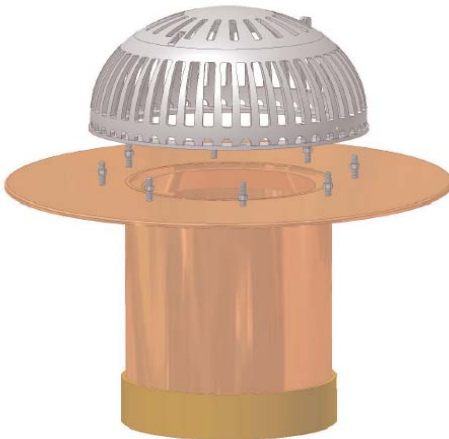

## NEW 16" THALER DOME

### SPECIFICATION (Short Form)

**Roof drains:** Thaler RD-7A-8 or RD-7A-10 aluminum big roof drain for [8" (203 mm)] [10" (254mm)] leader size; with: vandalproof cast aluminum dome with hinged access gate welded to cast aluminum ring; .090" (2.3 mm) aluminum drain body, deck flange and straight aluminum outlet with aluminum ferrule; eight 3/8" (9 mm) aluminum bolts welded to underbody reinforcement discs; [T-5 aluminum sediment collar;] [T-10 stainless steel underdeck clamp;] [T-12 perforated 22 ga. (0.76 mm) s.s. ballast guard;] [PVC coated deck flange] [bituminous painted deck flange]; manufactured by Thaler Metal Industries, 1-800-387-7217 (Mississauga, Ontario, Canada) or 1-800-576-1200 (Niagara Falls, NY), installed as per manufacturer's written instructions. Provide standard 20 year warranty against defects in materials and/or manufacture.

NEW CONSTRUCTION

**RD-7A-8 or RD-7A-10 VANDALPROOF ALUMINUM ROOF DRAIN FOR 8" (203 mm) & 10" (254mm) LEADER SIZE**

**ALSO AVAILABLE IN COPPER AND STAINLESS STEEL**

**RD-7C-8 or RD-7C-10 VANDALPROOF ALUMINUM ROOF DRAIN FOR 8" (203 mm) & 10" (254mm) LEADER SIZE**

**RD-7SS-8 or RD-7SS-10 VANDALPROOF ALUMINUM ROOF DRAIN FOR 8" (203 mm) & 10" (254mm) LEADER SIZE**

**Material Specification for RD-7C-8 or RD-7C-10 (Copper) and RD-7SS-8 or RD-7SS-10 (Stainless Steel) Roof Drains**