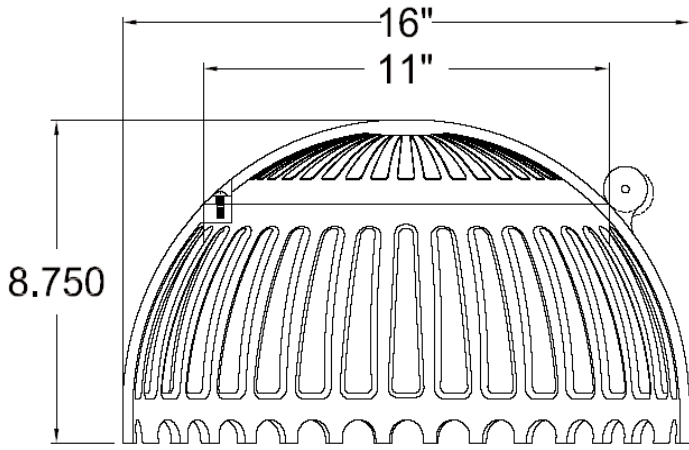

RE-ROOFING MODELS

SPECIFICATION (Short Form)

Roof drains: Thaler RD-7A-8-RR or RD-7A-10-RR aluminum big re-roofing roof drain for [8" (203 mm)] [10" (254mm)] leader size; with: vandalproof cast aluminum dome with hinged access gate welded to cast aluminum ring ; .090" (2.3 mm) aluminum drain body, deck flange and straight aluminum outlet; eight 3/8" (9 mm) aluminum bolts welded to underbody reinforcement discs; [T-5 aluminum sediment collar;] [T-10 stainless steel underdeck clamp;] [T-12 perforated 22 ga. (0.79 mm) s.s. ballast guard;] [PVC coated deck flange] [bituminous painted deck flange]; manufactured by Thaler Metal Industries, 1-800-387-7217 (Mississauga, Ontario, Canada) or 1-800-576-1200 (New Braunfels, TX), installed as per manufacturer's written instructions. Provide standard 20 year warranty against defects in materials and/or manufacture.

NEW 16" THALER DOME

Underside of Deck Flange Showing Underbody reinforcement Discs

Material Specification for RD-7C-Rr-8 or RD-7C-RR-10 (Copper) Re-Roofing and RD-7SS-8 or RD-7SS-10 (Stainless Steel) Re-Roofing Roof Drains

Drain Type	16" Dome Strainer with Clamping Ring	Drain Body and Base	Bolts and Nuts	T-5 Sediment Collar	T-10 Underdeck Clamp	T-12 Ballast Guard
RD-7A-RR-8 RD-7A-RR-10	Cast Aluminum	Aluminum 0.090" (2.3 mm)	Aluminum	Aluminum	Stainless Steel	Stainless Steel
RD-7C-RR-8 RD-7C-RR-10	Cast Aluminum	Copper base: 24 oz. 0.032" (0.813mm) pipe: DWV 0.058" (1.47mm)	Stainless Steel	Copper	Stainless Steel	Stainless Steel
RD-7SS-RR-8 RD-7SS-RR-10	Cast Aluminum	Stainless Steel base: 22 Ga. (0.8mm) pipe: 304 L 0.12" (3mm)	Stainless Steel	Stainless Steel	Stainless Steel	Stainless Steel